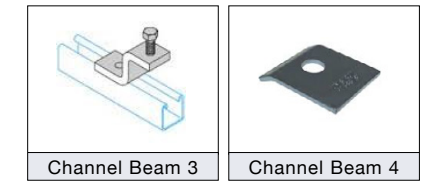

Clips & Clamps

Channel Beam Clamps

Part No.	Type	Description
1043	X-CBC-1	Channel Beam Clamp Type 1
1044	X-CBC-2	Channel Beam Clamp Type 2
1045	X-CBC-3	Channel Beam Clamp Type 3
1046	X-CBC-4	Channel Beam Clamp Type 4
1047	X-CBC-5	Channel Beam Clamp Type 5
1048	X-CBC-6	Channel Beam Clamp Type 6
1050	X-CBC-8	Channel Beam Clamp Type 8
M8GCLAMP	X-BGC-M8	G-Clamp M8
M10GCLAMP	X-BGC-M10	G-Clamp M10