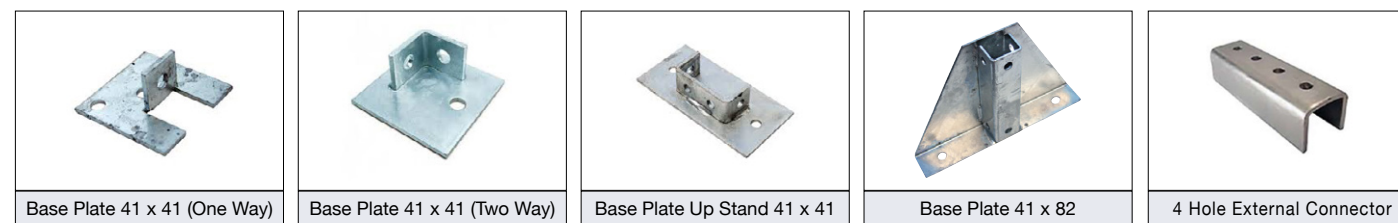

Base Plate 41 x 41 (One Way)

Base Plate 41 x 41 (Two Way)

Base Plate Up Stand 41 x 41

Base Plate 41 x 82

4 Hole External Connector

Channel Accessories

Channel Brackets

Part No.	Type	Description	Also known as
1016	X-CH-4-IS	Channel 4 Way Intersection	Channel cross road
180136	X-FP3H-90	Channel Flat Bracket 3 Hole 90°	-
180154	X-FP2H	Channel Flat Bracket 2 Hole Straight	Flat plate
FB-102	X-FP3H	Channel Flat Bracket 3 Hole Straight	Flat plate
FB-103	X-FP4H	Channel Flat Bracket 4 Hole Straight	Flat plate
180158	X-FP5H	Channel Flat Bracket 5 Hole Straight	Flat plate
CS12	X-CB90-1H1H	Channel Angled Bracket 1 Hole / 1 Hole 90°	-
FB-112	X-CB90-1H2H	Channel Angled Bracket 1 Hole / 2 Hole 90°	-
180139	X-CB90-1H3H	Channel Angled Bracket 1 Hole / 3 Hole 90°	-
FB-114	X-CB90-2H2H	Channel Angled Bracket 2 Hole / 2 Hole 90°	-
1018	X-CH-IA-45135	Channel Internal Angle 45deg/135deg	-
1019	X-CH-IA-45	Channel Internal Angle 45 Deg	-
1022	X-CH-A	Channel Offset Angle 45 Deg	-
1038	X-CBU-8241	Channel Top Hat U Bracket 82x41mm	U bracket Long
180144	X-CBU-4141	Channel U Bracket (Top Hat) 41mm x 41mm	U Bracket Short
180142	X-TBR4H-90	Channel T Bracket 4 Hole Angled 90°	-
FB-121	X-TBR4H	Channel T Bracket 4 Hole Flat	Flat T
180143	X-CHZB-4141	Channel Z Bracket 41mm x 41mm	-
1042	X-CHZB-4121	Channel Hole Z Bracket 41x 21mm	-
WINCLAMP	X-CWB-4121	Window Bracket / Clamp 41mm x 21mm	-
WINCLAMP41	X-CWB-4141	Window Bracket / Clamp 41mm x 41mm	-

Channel Wing Fittings

Part No.	Type	Description
1033	X-CHWF-1	Channel Wing Fitting Type 1
1034	X-CHWF-2	Channel Wing Fitting Type 2
1035	X-CHWF-3	Channel Wing Fitting Type 3
1036	X-CHWF-4	Channel Wing Fitting Type 4