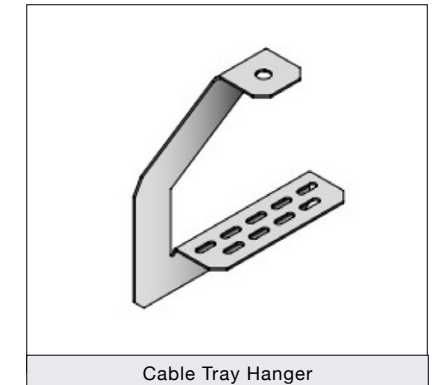

### Cable Tray Couplers

Also known as: Tray Joiners or Tray Connector

Part No.	Type	Description
180243U	TUM/WCPG	Cable Tray Pair Of Wrap Couplers Pre Galvanised

### Cable Tray Hanger

Also known as: Cable Tray Central Hanger or Central Bracket

Part No.	Type	Description
180439U	OCBL75	Cable Tray 75mm Hanger
180440U	OCBL100	Cable Tray 100mm Hanger
180441U	OCBL150	Cable Tray 150mm Hanger
180442U	OCBL225	Cable Tray 225mm Hanger
180241	X-CTH-PG-300	Cable Tray 300mm Hanger