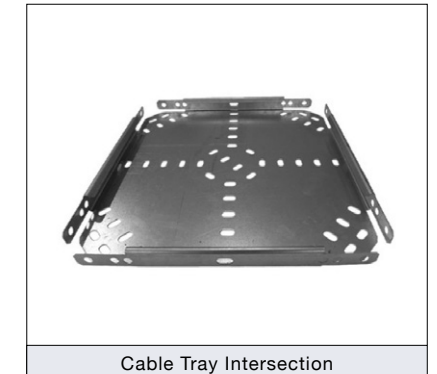

### Cable Tray Stand Off Bracket

Part No.	Type	Description
180245U	TUTSB100PG	Cable Tray Stand Off Bracket 100mm Pre Galvanised
180247U	TUTSB150PG	Cable Tray Stand Off Bracket 150mm Pre Galvanised
180249U	TUTSB225PG	Cable Tray Stand Off Bracket 225mm Pre Galvanised
180251U	TUTSB300PG	Cable Tray Stand Off Bracket 300mm Pre Galvanised

### Cable Tray Flat Bend 90°

Also known as: Flat 90

Part No.	Type	Description
180400	X-CTMD-B-75	Cable Tray 75mm Flat Bend 90°
180401	X-CTMD-B-100	Cable Tray 100mm Flat Bend 90°
180402	X-CTMD-B-150	Cable Tray 150mm Flat Bend 90°
180403	X-CTMD-B-225	Cable Tray 225mm Flat Bend 90°
180404	X-CTMD-B-300	Cable Tray 300mm Flat Bend 90°
180405	X-CTMD-B-450	Cable Tray 450mm Flat Bend 90°

### Cable Tray Flat Bend 45°

Also known as: Flat 45

Part No.	Type	Description
180410	X-CTMD-FB-75	Cable Tray 75mm Flat Bend 45°
180411	X-CTMD-FB-100	Cable Tray 100mm Flat Bend 45°
180412	X-CTMD-FB-150	Cable Tray 150mm Flat Bend 45°
180413	X-CTMD-FB-225	Cable Tray 225mm Flat Bend 45°
180414	X-CTMD-FB-300	Cable Tray 300mm Flat Bend 45°
180415	X-CTMD-FB-450	Cable Tray 450mm Flat Bend 45°

### Cable Tray Intersection

Also known as: Cable Tray Cross Road or Cross

Part No.	Type	Description
180430	X-CTMD-IS-75	Cable Tray 75mm Intersection
180431	X-CTMD-IS-100	Cable Tray 100mm Intersection
180432	X-CTMD-IS-150	Cable Tray 150mm Intersection
180433	X-CTMD-IS-225	Cable Tray 225mm Intersection
180434	X-CTMD-IS-300	Cable Tray 300mm Intersection
180435	X-CTMD-IS-450	Cable Tray 450mm Intersection