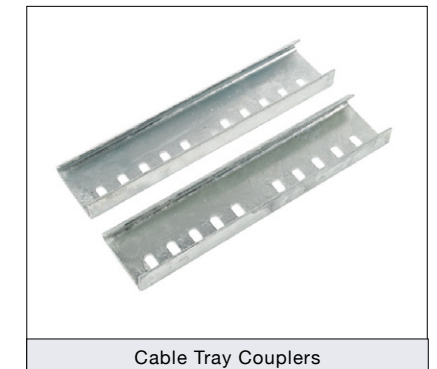

### Cable Tray

Also known as: Pre Galvanised Tray or Pre Galv Tray

Part No.	Type	Description
541518U	TUM-LT075/10PG	Cable Tray Medium Duty 75mm 3m Pre-Galvanised
541519U	TUM-LT100/10PG	Cable Tray Medium Duty 100mm 3m Pre-Galvanised
541520U	TUM-LT150/10PG	Cable Tray Medium Duty 150mm 3m Pre-Galvanised
541521U	TUM-LT225/10PG	Cable Tray Medium Duty 225mm 3m Pre-Galvanised
541522U	TUM-LT300/15PG	Cable Tray Medium Duty 300mm 3m Pre-Galvanised
541523U	TUMLT450/15PG	Cable Tray Medium Duty 450mm 3m Pre-Galvanised
541524U	TUM-LT600/15PG	Cable Tray Medium Duty 600mm 3m Pre-Galvanised

### Cable Tray Couplers

Also known as: Tray Joiners or Tray Connector

Part No.	Type	Description
180243U	TUM/WCPG	Cable Tray Pair Of Wrap Couplers Pre Galvanised

### Cable Tray Hanger

Also known as: Cable Tray Central Hanger or Central Bracket

Part No.	Type	Description
180439U	OCBL75	Cable Tray 75mm Hanger
180440U	OCBL100	Cable Tray 100mm Hanger
180441U	OCBL150	Cable Tray 150mm Hanger
180442U	OCBL225	Cable Tray 225mm Hanger
180241	X-CTH-PG-300	Cable Tray 300mm Hanger