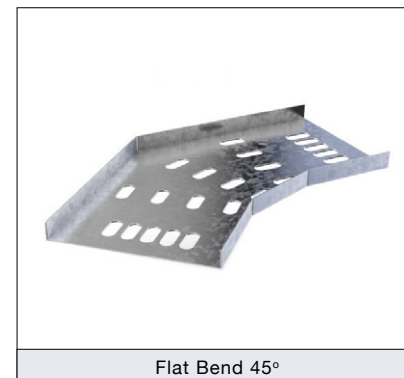

### Cable Tray Hanger

Also known as: Cable Tray Central Hanger or Central Bracket

Part No.	Type	Description
180439U	OCBL75	Cable Tray 75mm Hanger
180440U	OCBL100	Cable Tray 100mm Hanger
180441U	OCBL150	Cable Tray 150mm Hanger
180442U	OCBL225	Cable Tray 225mm Hanger
180241	X-CTH-PG-300	Cable Tray 300mm Hanger

### Cable Tray Stand Off Bracket

Part No.	Type	Description
180245U	TUTSB100PG	Cable Tray Stand Off Bracket 100mm Pre Galvanised
180247U	TUTSB150PG	Cable Tray Stand Off Bracket 150mm Pre Galvanised
180249U	TUTSB225PG	Cable Tray Stand Off Bracket 225mm Pre Galvanised
180251U	TUTSB300PG	Cable Tray Stand Off Bracket 300mm Pre Galvanised

### Cable Tray Flat Bend 90°

Also known as: Flat 90

Part No.	Type	Description
180400	X-CTMD-B-75	Cable Tray 75mm Flat Bend 90°
180401	X-CTMD-B-100	Cable Tray 100mm Flat Bend 90°
180402	X-CTMD-B-150	Cable Tray 150mm Flat Bend 90°
180403	X-CTMD-B-225	Cable Tray 225mm Flat Bend 90°
180404	X-CTMD-B-300	Cable Tray 300mm Flat Bend 90°
180405	X-CTMD-B-450	Cable Tray 450mm Flat Bend 90°

### Cable Tray Flat Bend 45°

Also known as: Flat 45

Part No.	Type	Description
180410	X-CTMD-FB-75	Cable Tray 75mm Flat Bend 45°
180411	X-CTMD-FB-100	Cable Tray 100mm Flat Bend 45°
180412	X-CTMD-FB-150	Cable Tray 150mm Flat Bend 45°
180413	X-CTMD-FB-225	Cable Tray 225mm Flat Bend 45°
180414	X-CTMD-FB-300	Cable Tray 300mm Flat Bend 45°
180415	X-CTMD-FB-450	Cable Tray 450mm Flat Bend 45°