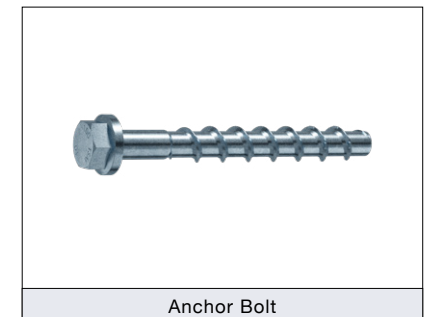

### Anchor Bolts

Also known as: Concrete screw or Thunder bolt

Part No.	Type	Description
180640	ABOLT(F)M6/8x50BZP	Anchor Bolt Flanged M6/8 x 50mm BZP (Box of 100)
180641	ABOLT(F)M6/8x75BZP	Anchor Bolt Flanged M6/8 x 75mm BZP (Box of 100)
180642	ABOLT(F)M6/8x100BZP	Anchor Bolt Flanged M6/8 x 100mm BZP (Box of 100)

### Socket Bolts

For screwing into concrete / brick - threaded rod then screws into the female end  
 Also known as: Concrete Screw Female, Allen Head Screws or Allen Head Bolts

Part No.	Type	Description
180611	X-SB810-B100	Socket Bolt M8 / M10 (Box of 100)
180632	X-SBL-810-35-B50	Socket Bolt Loose M8/10 35mm 3 piece (Box of 50)
180633	X-SBL-810-55-B50	Socket Bolt Loose M8/10 55mm 3 piece (Box of 50)