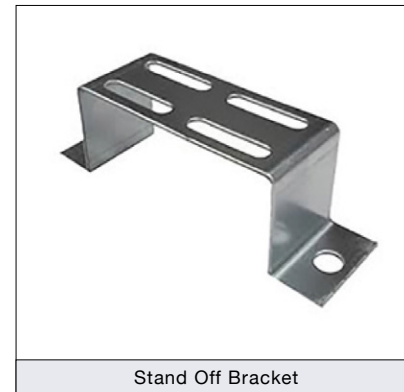

### Cable Tray Couplers

Also known as: Tray Joiners or Tray Connector

Part No.	Type	Description
180243U	TUM/WCPG	Cable Tray Pair Of Wrap Couplers Pre Galvanised

### Cable Tray Hanger

Also known as: Cable Tray Central Hanger or Central Bracket

Part No.	Type	Description
180439U	OCBL75	Cable Tray 75mm Hanger
180440U	OCBL100	Cable Tray 100mm Hanger
180441U	OCBL150	Cable Tray 150mm Hanger
180442U	OCBL225	Cable Tray 225mm Hanger
180241	X-CTH-PG-300	Cable Tray 300mm Hanger

### Cable Tray Stand Off Bracket

Part No.	Type	Description
180245U	TUTSB100PG	Cable Tray Stand Off Bracket 100mm Pre Galvanised
180247U	TUTSB150PG	Cable Tray Stand Off Bracket 150mm Pre Galvanised
180249U	TUTSB225PG	Cable Tray Stand Off Bracket 225mm Pre Galvanised
180251U	TUTSB300PG	Cable Tray Stand Off Bracket 300mm Pre Galvanised

### Cable Tray Flat Bend 90°

Also known as: Flat 90

Part No.	Type	Description
180400	X-CTMD-B-75	Cable Tray 75mm Flat Bend 90°
180401	X-CTMD-B-100	Cable Tray 100mm Flat Bend 90°
180402	X-CTMD-B-150	Cable Tray 150mm Flat Bend 90°
180403	X-CTMD-B-225	Cable Tray 225mm Flat Bend 90°
180404	X-CTMD-B-300	Cable Tray 300mm Flat Bend 90°
180405	X-CTMD-B-450	Cable Tray 450mm Flat Bend 90°