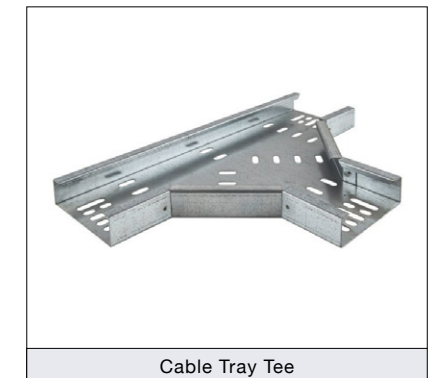

### Cable Tray Flat Bend 90°

Also known as: Flat 90

Part No.	Type	Description
180400	X-CTMD-B-75	Cable Tray 75mm Flat Bend 90°
180401	X-CTMD-B-100	Cable Tray 100mm Flat Bend 90°
180402	X-CTMD-B-150	Cable Tray 150mm Flat Bend 90°
180403	X-CTMD-B-225	Cable Tray 225mm Flat Bend 90°
180404	X-CTMD-B-300	Cable Tray 300mm Flat Bend 90°
180405	X-CTMD-B-450	Cable Tray 450mm Flat Bend 90°

### Cable Tray Flat Bend 45°

Also known as: Flat 45

Part No.	Type	Description
180410	X-CTMD-FB-75	Cable Tray 75mm Flat Bend 45°
180411	X-CTMD-FB-100	Cable Tray 100mm Flat Bend 45°
180412	X-CTMD-FB-150	Cable Tray 150mm Flat Bend 45°
180413	X-CTMD-FB-225	Cable Tray 225mm Flat Bend 45°
180414	X-CTMD-FB-300	Cable Tray 300mm Flat Bend 45°
180415	X-CTMD-FB-450	Cable Tray 450mm Flat Bend 45°

### Cable Tray Intersection

Also known as: Cable Tray Cross Road or Cross

Part No.	Type	Description
180430	X-CTMD-IS-75	Cable Tray 75mm Intersection
180431	X-CTMD-IS-100	Cable Tray 100mm Intersection
180432	X-CTMD-IS-150	Cable Tray 150mm Intersection
180433	X-CTMD-IS-225	Cable Tray 225mm Intersection
180434	X-CTMD-IS-300	Cable Tray 300mm Intersection
180435	X-CTMD-IS-450	Cable Tray 450mm Intersection

### Cable Tray Tee

Part No.	Type	Description
180420	X-CTMD-TP-75	Cable Tray 75mm Tee
180421	X-CTMD-TP-100	Cable Tray 100mm Tee
180422	X-CTMD-TP-150	Cable Tray 150mm Tee
180423	X-CTMD-TP-225	Cable Tray 225mm Tee
180424	X-CTMD-TP-300	Cable Tray 300mm Tee
180425	X-CTMD-TP-450	Cable Tray 450mm Tee