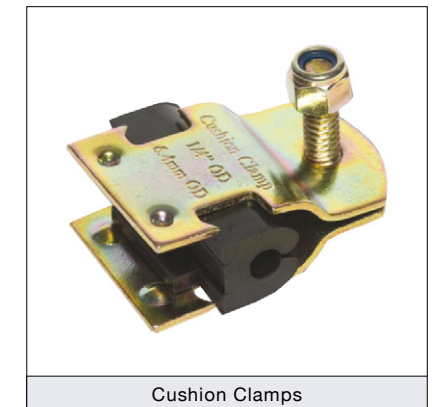

## Clips & Clamps

### Channel Beam Clamps

Part No.	Type	Description
1043	X-CBC-1	Channel Beam Clamp Type 1
1044	X-CBC-2	Channel Beam Clamp Type 2
1045	X-CBC-3	Channel Beam Clamp Type 3
1046	X-CBC-4	Channel Beam Clamp Type 4
1047	X-CBC-5	Channel Beam Clamp Type 5
1048	X-CBC-6	Channel Beam Clamp Type 6
1050	X-CBC-8	Channel Beam Clamp Type 8
M8GCLAMP	X-BGC-M8	G-Clamp M8
M10GCLAMP	X-BGC-M10	G-Clamp M10

### Cushion Clamps

Also known as: Hydrazorb or Cush-a-clamp

Part No.	Type	Description
292300	CC004	Cushion Clamp 1/4" (Pack of 10)
292307	CC006	Cushion Clamp 3/8" (Pack of 10)
292314	CC008	Cushion Clamp 1/2" (Pack of 10)
292321	CC010	Cushion Clamp 5/8" (Pack of 10)
292328	CC012	Cushion Clamp 3/4" (Pack of 10)
292335	CC014	Cushion Clamp 7/8" (Pack of 10)
292342	CC018	Cushion Clamp 1 1/8" (Pack of 10)
292349	CC022	Cushion Clamp 1 3/8" (Pack of 10)
292356	CC026	Cushion Clamp 1 5/8" (Pack of 10)
292363	CC034	Cushion Clamp 2 1/8" (Pack of 5)
292370	CC042	Cushion Clamp 2 5/8" (Pack of 5)
292377	CC050	Cushion Clamp 3 1/8" (Pack of 5)
292384	CC058	Cushion Clamp 3 5/8" (Pack of 5)
292391	CC066	Cushion Clamp 4 1/8" (Pack of 5)

### Griplock Clamps

Part No.	Type	Description
B6186	B6186/10	Aspen Xtra Griplocks Size 1 1/4" x 1/2" (Pack of 10)
B6187	B6187/10	Aspen Xtra Griplocks Size 2 3/8" x 5/8" (Pack of 10)
B6188	B6188/10	Aspen Xtra Griplocks Size 3 1/2" x 7/8" (Pack of 10)
B6189	B6189/10	Aspen Xtra Griplocks Size 4 5/8" x 1 1/8" (Pack of 10)