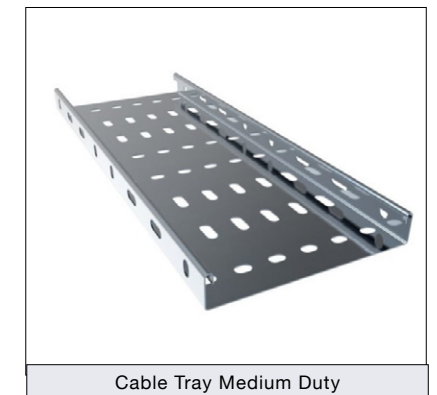

Cable Tray & Accessories

Cable Tray

Also known as: Pre Galvanised Tray or Pre Galv Tray

Part No.	Type	Description
541518U	TUM-LT075/10PG	Cable Tray Medium Duty 75mm 3m Pre-Galvanised
541519U	TUM-LT100/10PG	Cable Tray Medium Duty 100mm 3m Pre-Galvanised
541520U	TUM-LT150/10PG	Cable Tray Medium Duty 150mm 3m Pre-Galvanised
541521U	TUM-LT225/10PG	Cable Tray Medium Duty 225mm 3m Pre-Galvanised
541522U	TUM-LT300/15PG	Cable Tray Medium Duty 300mm 3m Pre-Galvanised
541523U	TUMLT450/15PG	Cable Tray Medium Duty 450mm 3m Pre-Galvanised
541524U	TUM-LT600/15PG	Cable Tray Medium Duty 600mm 3m Pre-Galvanised