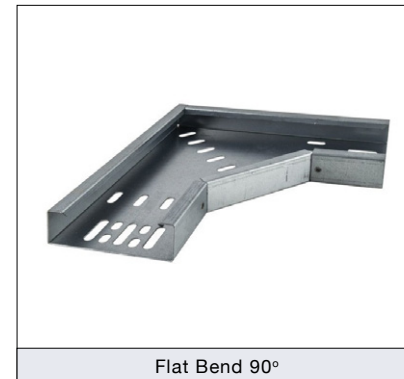

### Cable Tray Hanger

Also known as: Cable Tray Central Hanger or Central Bracket

Part No.	Type	Description
180439U	OCBL75	Cable Tray 75mm Hanger
180440U	OCBL100	Cable Tray 100mm Hanger
180441U	OCBL150	Cable Tray 150mm Hanger
180442U	OCBL225	Cable Tray 225mm Hanger
180241	X-CTH-PG-300	Cable Tray 300mm Hanger

### Cable Tray Stand Off Bracket

Part No.	Type	Description
180245U	TUTSB100PG	Cable Tray Stand Off Bracket 100mm Pre Galvanised
180247U	TUTSB150PG	Cable Tray Stand Off Bracket 150mm Pre Galvanised
180249U	TUTSB225PG	Cable Tray Stand Off Bracket 225mm Pre Galvanised
180251U	TUTSB300PG	Cable Tray Stand Off Bracket 300mm Pre Galvanised

### Cable Tray Flat Bend 90°

Also known as: Flat 90

Part No.	Type	Description
180400	X-CTMD-B-75	Cable Tray 75mm Flat Bend 90°
180401	X-CTMD-B-100	Cable Tray 100mm Flat Bend 90°
180402	X-CTMD-B-150	Cable Tray 150mm Flat Bend 90°
180403	X-CTMD-B-225	Cable Tray 225mm Flat Bend 90°
180404	X-CTMD-B-300	Cable Tray 300mm Flat Bend 90°
180405	X-CTMD-B-450	Cable Tray 450mm Flat Bend 90°