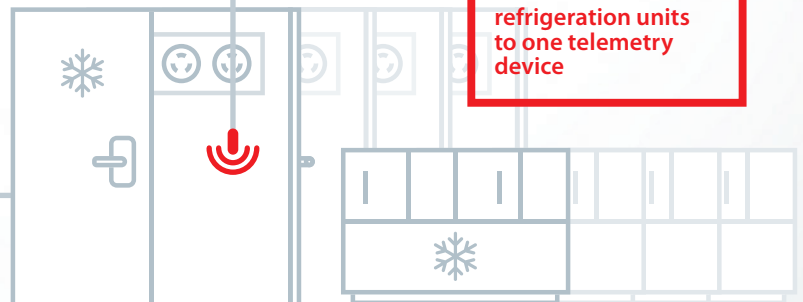

Gateway 2G/4G VPN connection to Cloud

B or A

Direct plug-in

Modbus connection

Applicable in new or existing installations

Connect up to

4

refrigeration units to one telemetry device